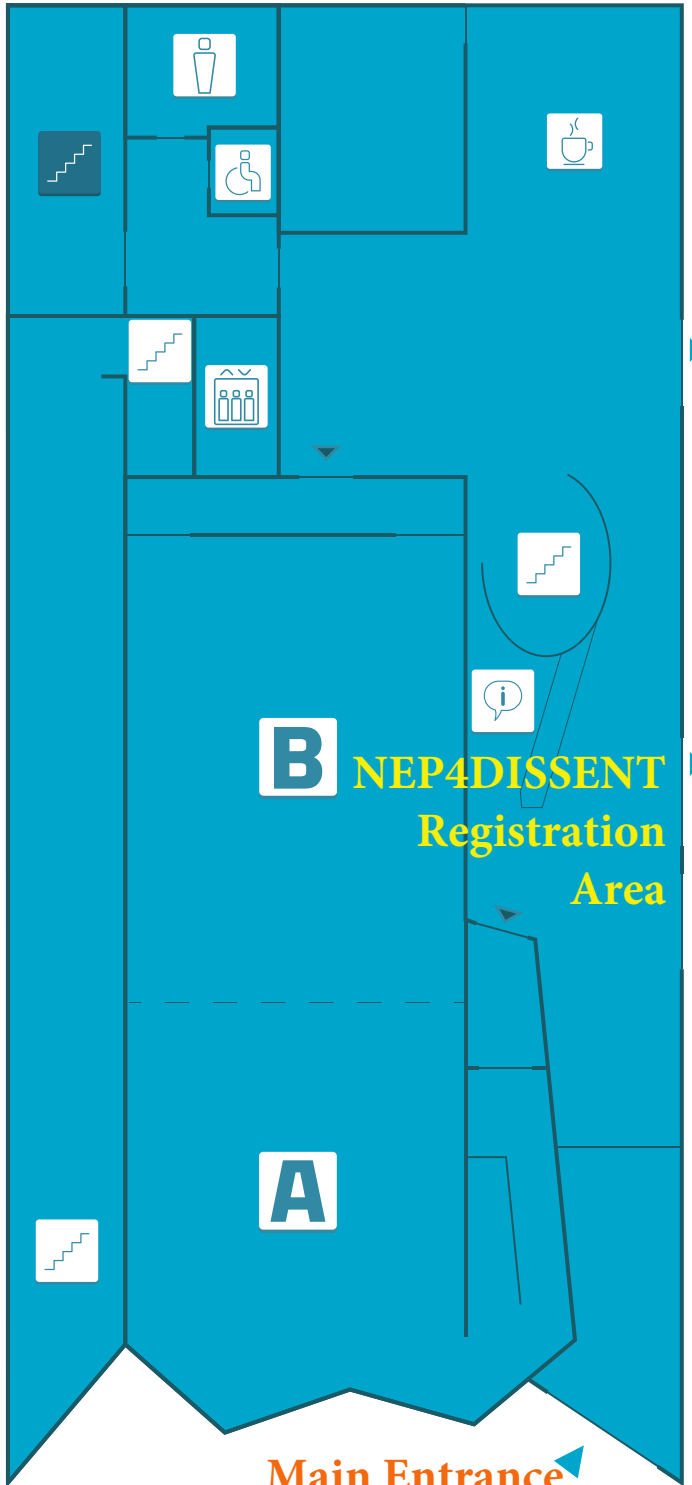

N15

GROUND FLOOR

PUBLIC AREA

▶ Main entrance

▶ Entrance to Auditorium

A Front Auditorium

B Rear Auditorium

 Men's restroom

   
Accessible restroom

 Elevator

 Front office

 Stairway

 Stairway
/Emergency only/

 Café

▶▶ Gateway from N15

Main Entrance

N13

GROUND FLOOR

Development Office
003 004

Event and Space
Management / Space
Rentals Unit 007 008

Vice President of External
Relations 002

Women's restroom

Accessible restroom

Parenting room

Kitchenette

Copy station

Gateway from N15