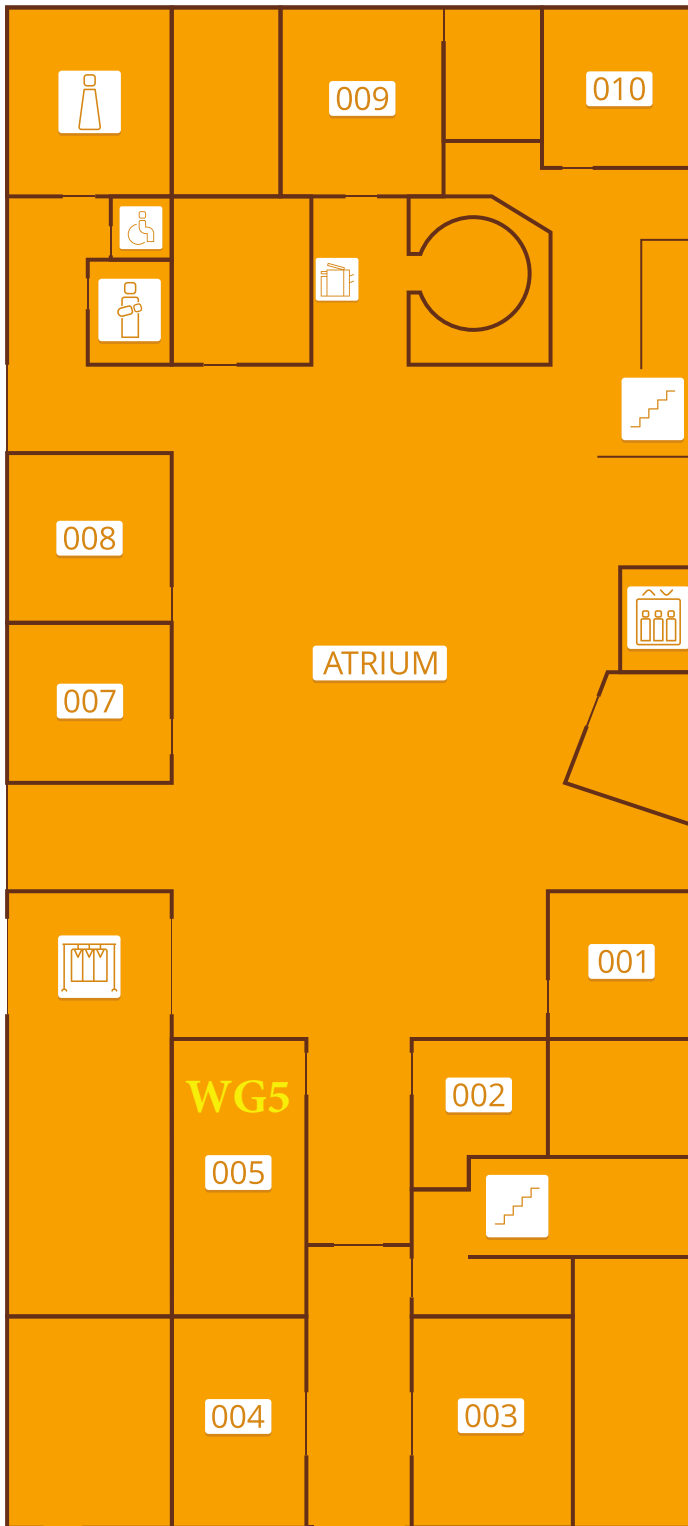

N15

GROUND FLOOR

PUBLIC AREA

▶ Main entrance

▶ Entrance to Auditorium

A Front Auditorium

B Rear Auditorium

 Men's restroom

   
Accessible restroom

 Elevator

 Front office

 Stairway

 Stairway
/Emergency only/

 Café

▶▶ Gateway from N15

Main Entrance

N13

GROUND FLOOR

Development Office
003 004

Event and Space
Management / Space
Rentals Unit 007 008

Vice President of External
Relations 002

Women's restroom

Accessible restroom

Parenting room