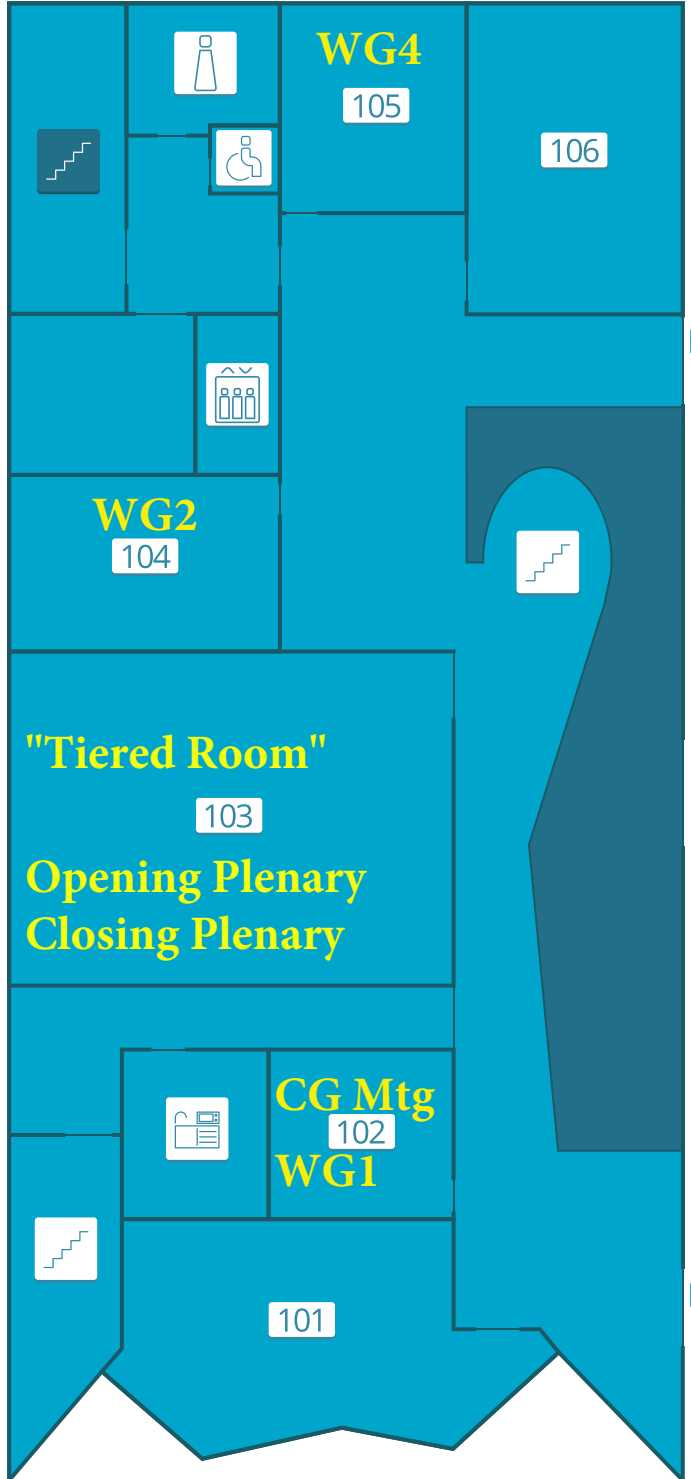

N15

GROUND FLOOR

PUBLIC AREA

▶ Main entrance

▶ Entrance to Auditorium

A Front Auditorium

B Rear Auditorium

 Men's restroom

   
Accessible restroom

 Elevator

 Front office

 Stairway

 Stairway
/Emergency only/

 Café

▶▶ Gateway from N15

Main Entrance

Accessible restroom

Elevator

Stairway

Stairway
/Emergency only/

Gateway from N15

N15 | 2ND

PUBLIC AREA

Center for Academic Writing 210 - 218

▶ CEU Library Main entrance

Book return

Book checkout

Men's restroom

Accessible restroom

Elevator

Stairway

Stairway /Emergency only/